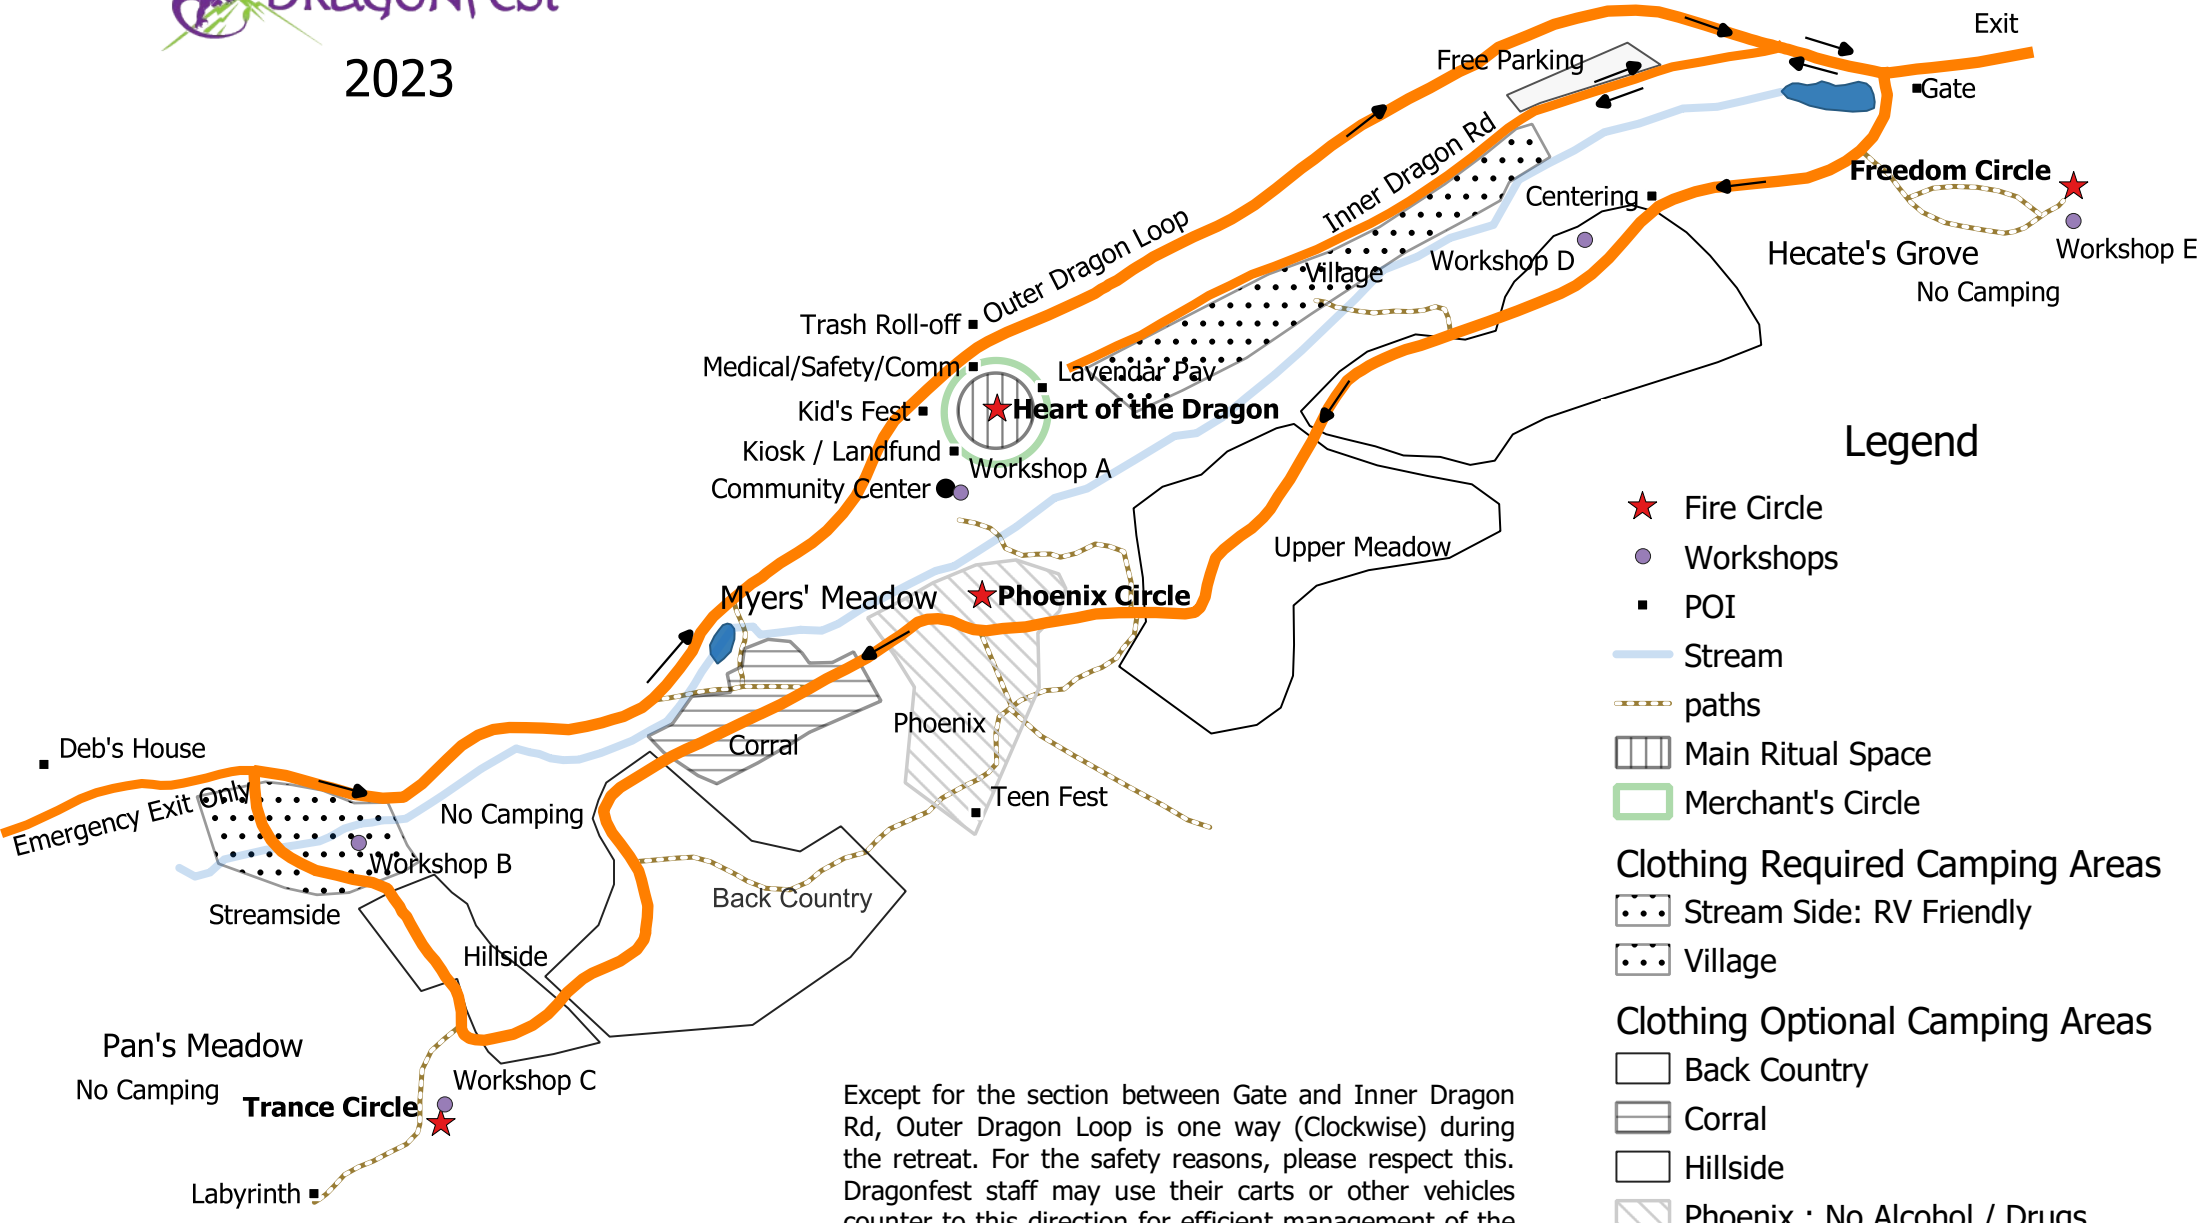

2023

Legend

- ★ Fire Circle
 - Workshops
 - POI
 - Stream
 - - - paths
 - ▨ Main Ritual Space
 - ▭ Merchant's Circle
- Clothing Required Camping Areas**
- ⋯ Stream Side: RV Friendly
 - ⋯ Village
- Clothing Optional Camping Areas**
- Back Country
 - ▨ Corral
 - Hillside
 - ▨ Phoenix : No Alcohol / Drugs
 - Starlight: Accessible north side of Rd
 - Upper Meadow

Except for the section between Gate and Inner Dragon Rd, Outer Dragon Loop is one way (Clockwise) during the retreat. For the safety reasons, please respect this. Dragonfest staff may use their carts or other vehicles counter to this direction for efficient management of the retreat or emergencies.